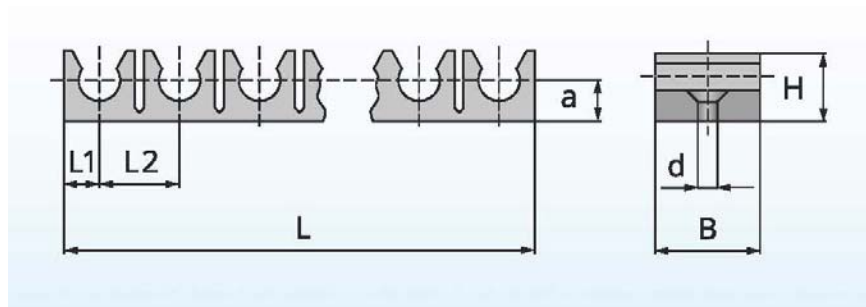

Colour Blue  
 Material Polyethylene  
 Temperature range -10 °C to 60 °C

KL 101

### Multiple hose holder

Art. No.	Type No.	For tube O.D. mm	Clamp quantity	L mm	B mm	H mm	L1 mm	L2 mm	a mm	d mm
144445	KL 100	4-5	10	100.4	14.0	9.0	5.2	10.0	6.0	2.4
113944	KL 101	6	10	110.0	14.0	9.0	5.5	11.0	5.5	3.0
113945	KL 102	8	10	140.4	15.0	12.5	6.4	14.2	7.5	2.8
113946	KL 103	10	6	119.2	18.0	15.0	8.6	20.4	9.0	2.8